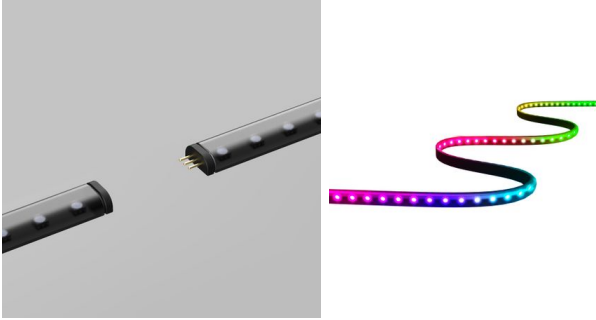

ORMSSON

TWINKLY LINE EXTENSION

Vrn. SRXJL0018

6.990 kr